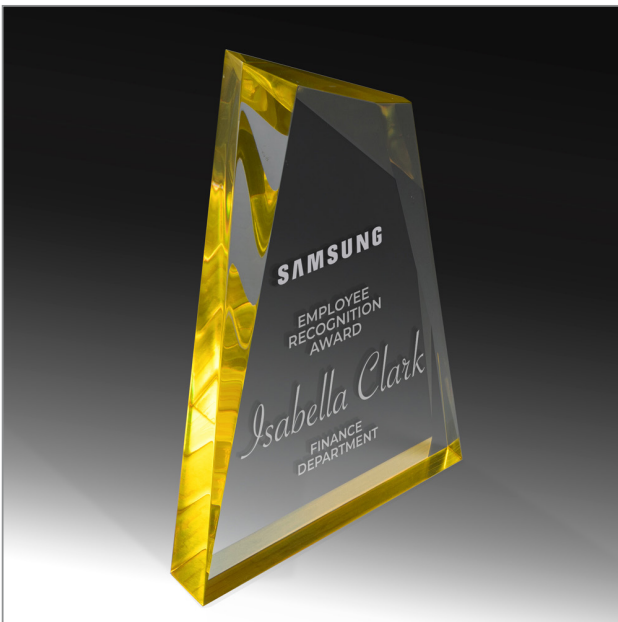

PEAK YELLOW

EAC21A-YEL | 175 x 100 x 25mm (25mm thick)
EAC21B-YEL | 205 x 120 x 25mm (25mm thick)
EAC21C-YEL | 255 x 150 x 25mm (25mm thick)