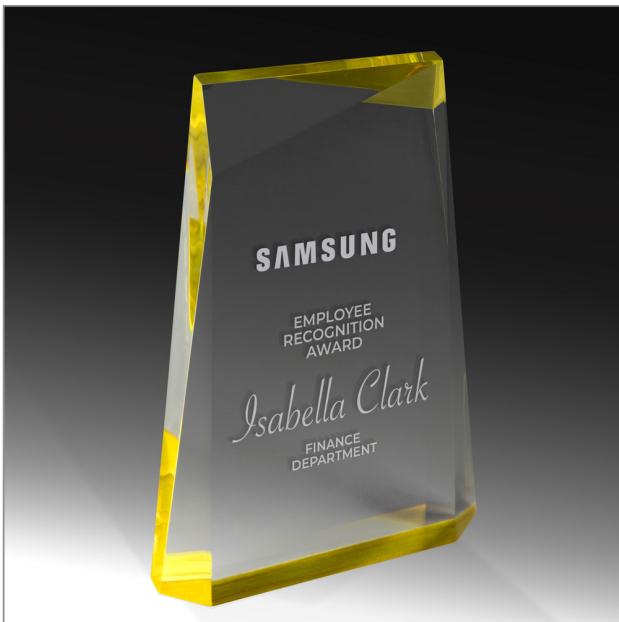

**ARCTIC ACRYLIC**

COLOURED ACRYLIC BLOCKS  
(GIFT BOXED)

**PINNACLE LIGHT BLUE**

EAC22A-LBU | 175 x 120 x 25mm (25mm thick)  
EAC22B-LBU | 205 x 130 x 25mm (25mm thick)  
EAC22C-LBU | 245 x 155 x 25mm (25mm thick)

**PINNACLE ORANGE**

EAC22A-OR | 175 x 120 x 25mm (25mm thick)  
EAC22B-OR | 205 x 130 x 25mm (25mm thick)  
EAC22C-OR | 245 x 155 x 25mm (25mm thick)

**PINNACLE YELLOW**

EAC22A-YEL | 175 x 120 x 25mm (25mm thick)  
EAC22B-YEL | 205 x 130 x 25mm (25mm thick)  
EAC22C-YEL | 245 x 155 x 25mm (25mm thick)